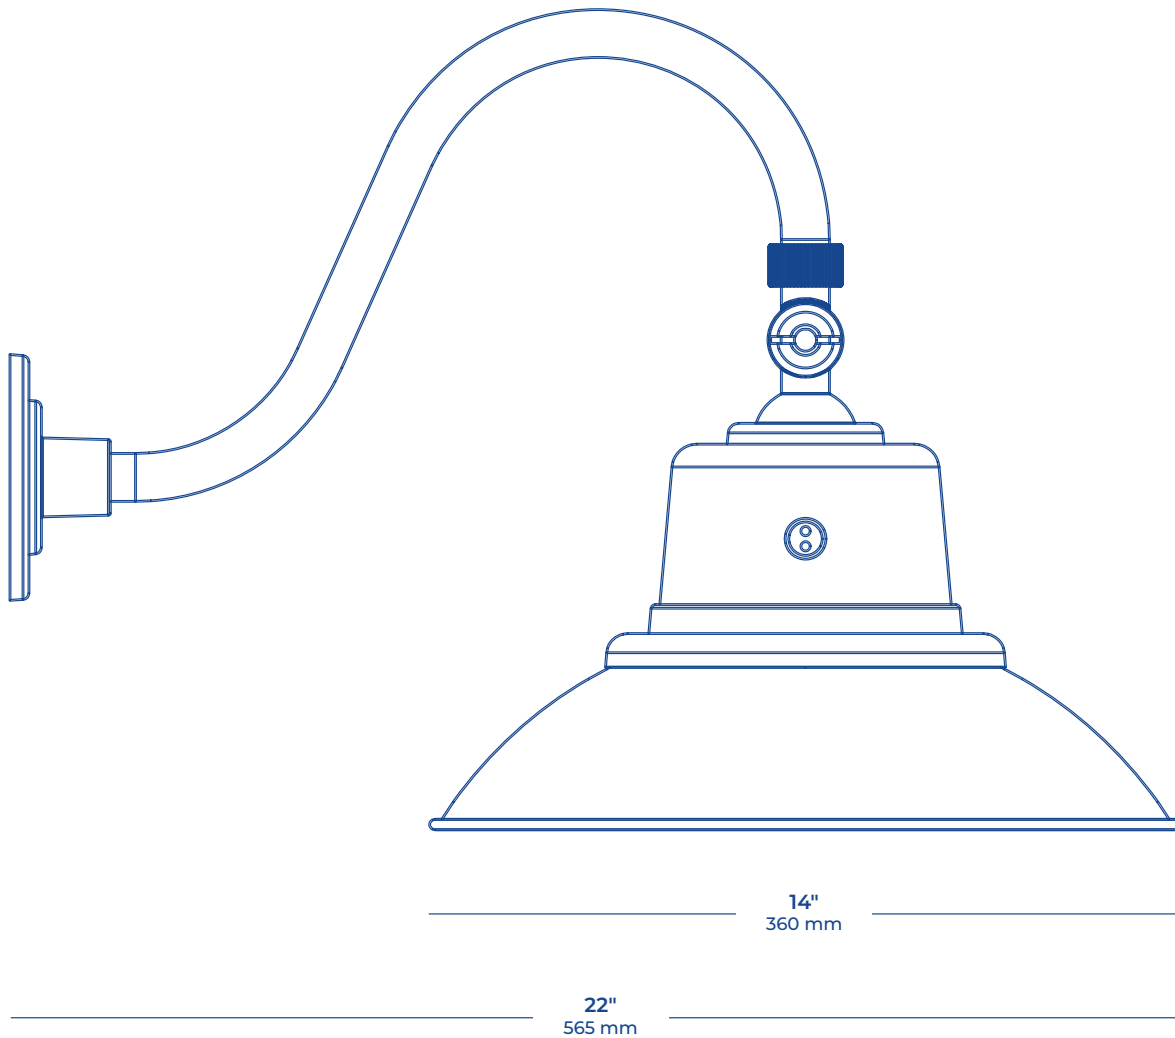

GOOSENECK

Outdoor LED Wall Light

OS140-CCT

SPECIFICATION SHEET

SPECIFICATIONS

Housing details

Diecast aluminum, corrosion-resistant housing with black powder paint for lasting durability.

Fixture is fully sealed to keep out moisture and dirt (IP65).

Can be mounted to a junction box or on a wall.

Electrical

Easily connected to a 120-277V power supply. 0-10V dimmable.

Selectable Color Temperature (3000K, 4000K, 5000K)

Rated for outdoor installations, -20°C (4°F) minimum starting ambient temperature

Listings: This product is cETLus listed to U.S and Canadian safety standards for wet locations.

DLC Premium Listed

| | |
|------------------------------|--|
| Selectable color temperature | 3K / 4K / 5K |
| Lumen output | 2400 lumens 3600 lumens 4800 lumens |
| Wattage | 20W 30W 40W |
| Voltage | 120 – 277V |
| Dimmable | Yes (0-10V) |
| CRI | 70+ |
| IP rating | IP65 |
| Photocell | YES |
| LED life | 50,000 hours |
| Warranty | 5 years |

Mounting Options

This fixture is not designed to be mounted on the ground. It is intended to be wall mounted at a height of 4 feet (1.22m) or higher using the provided hardware.

FINISHES

DIMENSIONS

APPLICATIONS