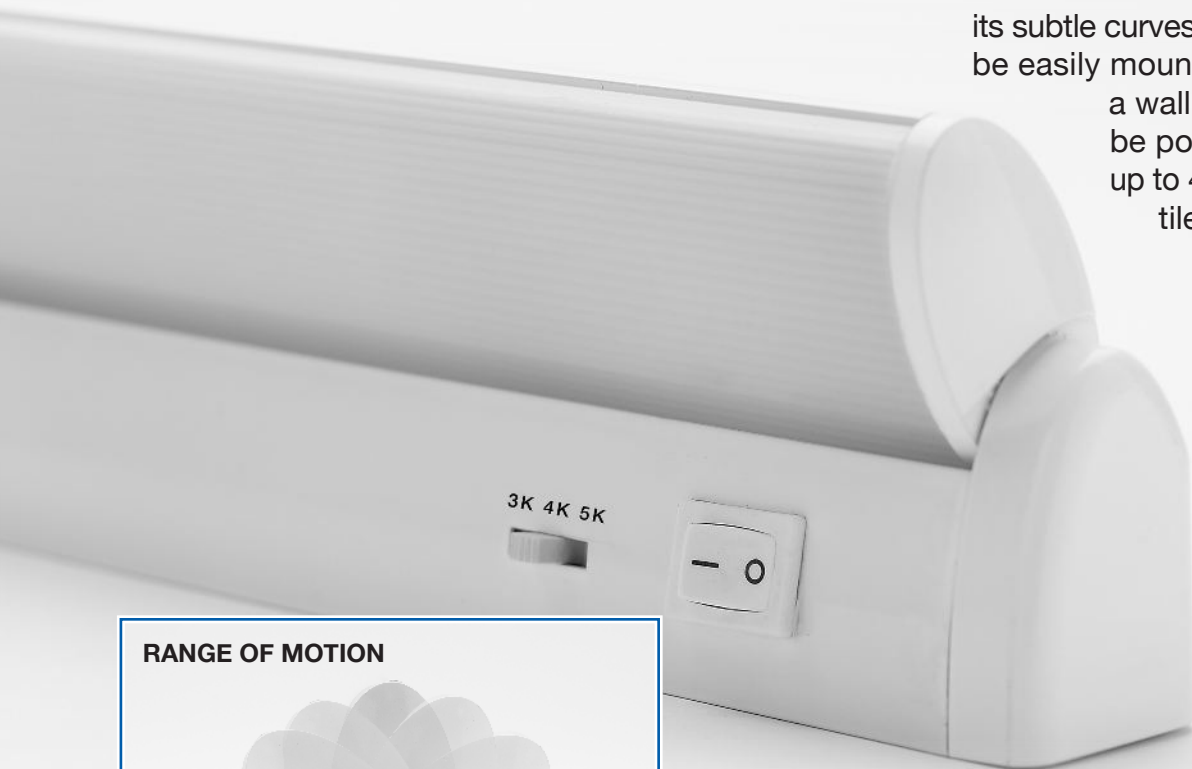

ISA | LED SWIVEL UNDER CABINET

The ISA series offers an under cabinet selection with elements of design and functionality with its subtle curves and swivel features. It can be easily mounted under a cabinet or on a wall and the diffused lens can be positioned at various angles up to 45° to highlight a beautifully tiled back splash or any wall feature of choice.

FEATURES

- 45° swivel
- Integrated driver
- Aluminum construction
- Wiring cavity for easy wiring installation
- Easily accessible power and color selection switches
- Multiple 3/8" knockout locations

LENGTH	MODEL	LIGHT OUTPUT	WATTAGE	VOLTAGE	COLOR TEMPERATURE	CRI	LIFETIME	AVAILABLE FINISH	LIMITED WARRANTY
12"	UNS70DIM-CCT-12	500 LM	7 W	120V	CCT: 3K, 4K & 5K	≥ 80	50,000 HOURS	WHITE	5 YEARS
21"	UNS70DIM-CCT-21	1100 LM	14 W						
30"	UNS70DIM-CCT-30	1450 LM	18 W						