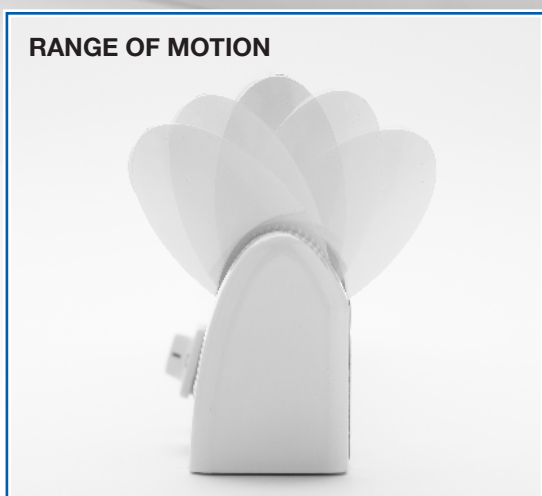

ISA | LED SWIVEL UNDER CABINET

The ISA series offers an under cabinet selection with elements of design and functionality with its subtle curves and swivel features. It can be easily mounted under a cabinet or on a wall and the diffused lens can be positioned at various angles up to 45° to highlight a beautifully tiled back splash or any wall feature of choice.

FEATURES

- 45° swivel
- Integrated driver
- Aluminum construction
- Wiring cavity for easy wiring installation
- Easily accessible power and color selection switches
- Multiple 3/8" knockout locations

LENGTH	MODEL	LIGHT OUTPUT	WATTAGE	VOLTAGE	COLOR TEMPERATURE	CRI	LIFETIME	AVAILABLE FINISH	LIMITED WARRANTY
12"	UNS70DIM-CCT-12	500 LM	7 W	120V	CCT: 3K, 4K & 5K	≥ 80	50,000 HOURS	WHITE	5 YEARS
21"	UNS70DIM-CCT-21	1100 LM	14 W						
30"	UNS70DIM-CCT-30	1450 LM	18 W						