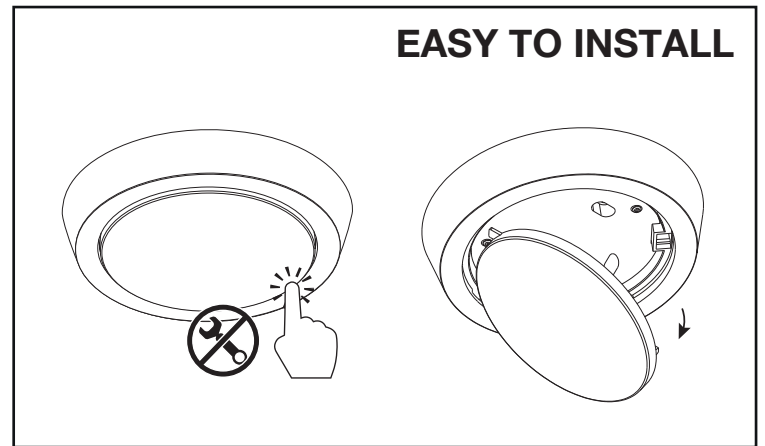

AURA | LED FLUSH MOUNT

The Aura low-profile 7" & 11" LED flush mount by NDR provides general illumination suitable for residential and commercial applications. Integrated LEDs are direct-AC with no external driver and are protected from moisture for a wet location rating. Diffuser features a press-release mechanism for easy removal and maintenance. Mounting hardware included.

FEATURES

- Die-cast aluminum construction
- Tool-free, press-release removable polycarbonate diffuser
- Quick & easy to install on standard 3" or 4" junction box

5 years Limited Warranty

NOMINAL SIZE	MODEL	LIGHT OUTPUT	WATTAGE	COLOR TEMPERATURE	CRI	LIFETIME	AVAILABLE FINISHES
7"	CL70-14W-3K-WH	1000 LM	14 W	3000 K	80+	54,000 HOURS	WHITE
	CL70-14W-4K-WH			4000 K			
11"	CL110-26W-3K-WH	2000 LM	26 W	3000 K			
	CL110-26W-4K-WH			4000 K			