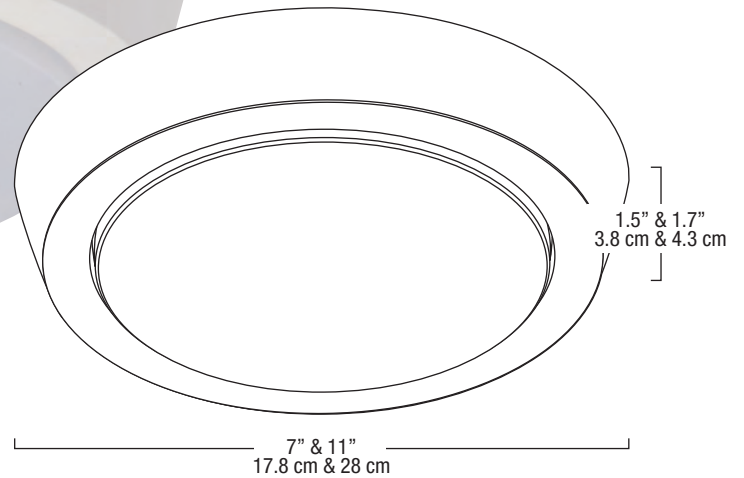

AURA | LED FLUSH MOUNT

The Aura low-profile 7" & 11" LED flush mount by NDR provides general illumination suitable for residential and commercial applications. Integrated LEDs are direct-AC with no external driver and are protected from moisture for a wet location rating. Diffuser features a press-release mechanism for easy removal and maintenance. Mounting hardware included.

FEATURES

- Die-cast aluminum construction
- Tool-free, press-release removable polycarbonate diffuser
- Quick & easy to install on standard 3" or 4" junction box

5 years Limited Warranty

NOMINAL SIZE	MODEL	LIGHT OUTPUT	WATTAGE	COLOR TEMPERATURE	CRI	LIFETIME	AVAILABLE FINISHES
7"	CL70-14W-3K-WH	1000 LM	14 W	3000 K	80+	54,000 HOURS	WHITE
	CL70-14W-4K-WH			4000 K			
11"	CL110-26W-3K-WH	2000 LM	26 W	3000 K			
	CL110-26W-4K-WH			4000 K			