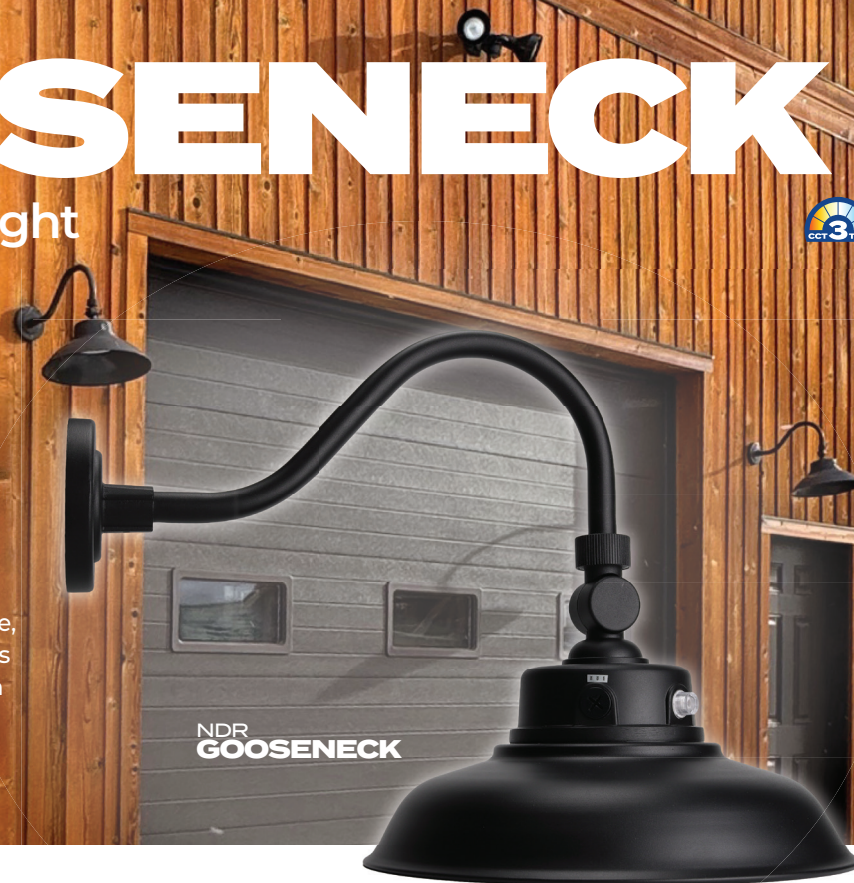

GOOSENECK

Outdoor LED Wall Light

NDR Lighting's brand-new Gooseneck Outdoor Wall Light brings a whole new, and elegant look to our already-proven Outdoor Security lineup.

The Gooseneck offers general and security lighting for outdoor residential and/or commercial applications. It's powerful lumen output, 3 selectable wattage options, 3CCT selectable color temperature, and dusk / dawn photocell option proves ideal for building facades, awnings, barn lighting, signage, and plenty more outdoor applications.

20W • 30W • 40W
SELECTABLE WATTAGE

3K • 4K • 5K
SELECTABLE

2400 • 4800
LUMENS

● FINISH

GOOSENECK • FEATURES

Wet locations
IP65

NDR FlexDrive
wattage selectable

50,000 hours

Dusk/Dawn
Photocell

Dimmable
(0-10V)

LED LED Technology

5 5-year
Warranty

Selectable
Color Temperature

Selectable
Wattage

Photocell

Knuckle